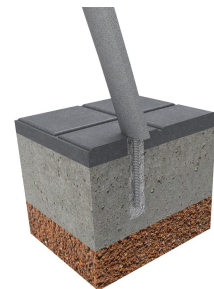

100% recycled plastic WITHOUT maintenance

Seating system consisting of an individual item or 'vertebra', which enables the building of architectural sets. The shape of the 'vertebra' element can be either straight or curved.

Besides its functional and geometric flexibility, it is made of recycled plastic recovered from urban selective collection, 100% recycled and recyclable, Eco-friendly material, resistant to bad weather conditions and water. Does NOT require maintenance and is pleasant to the touch.

Ref.	A	B	H	H1
UM322	1850	610	450	300