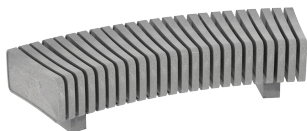

Opcional

Alternatives:

[UM323](#)