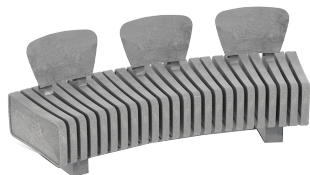

Opcional

Alternatives:

[UM323R](#)

The constant improvement and evolution of our products may result in some modifications of the technical specifications and characteristics of the products without prior notice.