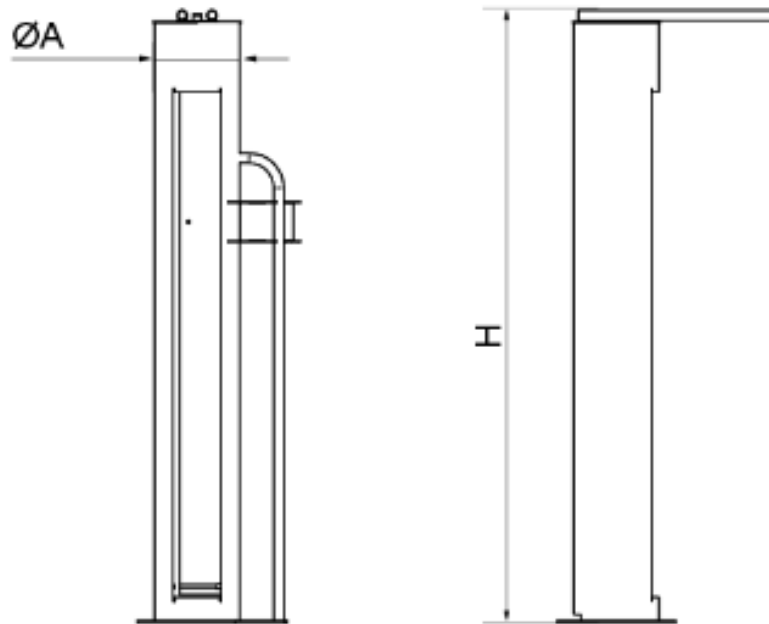

1no. pliers 1no. flatheadscrewdriver 1no. Phillips head screwdriver Tyre lever set

Ref	$\varnothing A$	H
VBE01	220	1500

Ireland:
B2 Athy Business Campus
Athy, Co. Kildare R14 PK74
Ph: 01 531 2777
Email: sales@pittman.ie

United Kingdom:
1310 Solihull Parkway, Birmingham Business Park
Birmingham B37 7YB
Ph: 0121 630 3527
sales@pittman.uk