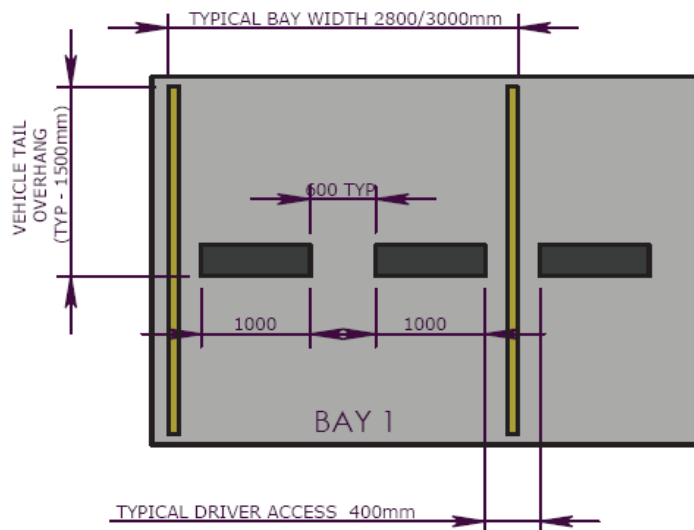

Ireland:
B2 Athy Business Campus
Athy, Co. Kildare R14 PK74
Ph: 01 531 2777
Email: sales@pittman.ie

United Kingdom:
1310 Solihull Parkway, Birmingham Business Park
Birmingham B37 7YB
Ph: 0121 630 3527
sales@pittman.uk