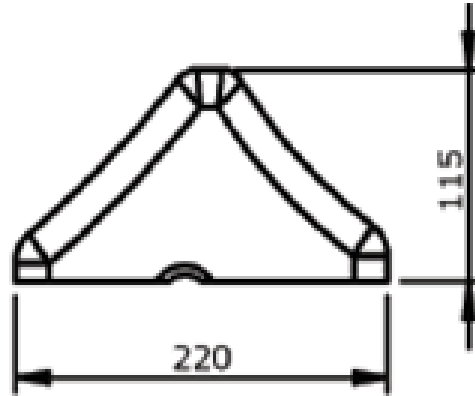

Ireland:
B2 Athy Business Campus
Athy, Co. Kildare R14 PK74
Ph: 01 531 2777
Email: sales@pittman.ie

United Kingdom:
1310 Solihull Parkway, Birmingham Business Park
Birmingham B37 7YB
Ph: 0121 630 3527
sales@pittman.uk