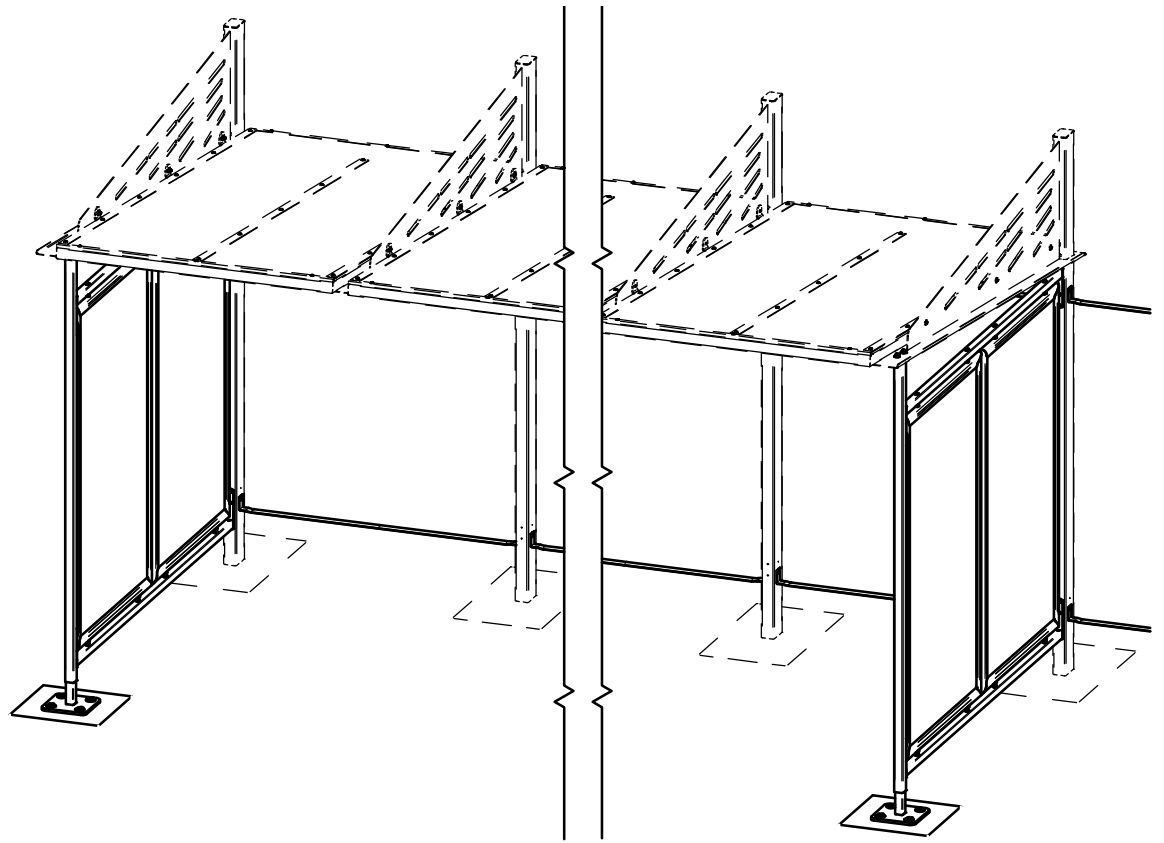

64	ACC03322	8	Cheville à expansion M12
63	ACC18130	8	Rondelle Large LL12 A2-70
62	ACC22057	16	Vis autoperceuse H 6.3x31 à Embase A2 BICOMP
61	ACC05010	32	Ecrou M6 A2
60	ACC18084	32	Rondelle Plate M6 A2-70
59	ACC22073	16	Vis H M6x75 Inox A2-70
58	ACC04981	4	Ecrou M8 frein bague nylon A2
57	ACC18118	4	Rondelle plate L8 A2
56	SFI22202	4	Vis BLHC M8x20 A2-70 BRUNIE
55	SFI529616-A	4	TRaverse DE BARDAGE LATERAL
53	SFI529616-B	4	PANNEAU DE BARDAGE LATERAL ALVEOLAIRE
51	SFI529616-D	2	PIED REGLABLE DE BARDAGE LATERAL
50	SFI529616-C	2	POTEAU DE BARDAGE LATERAL
X	N° Références	Qté	Description