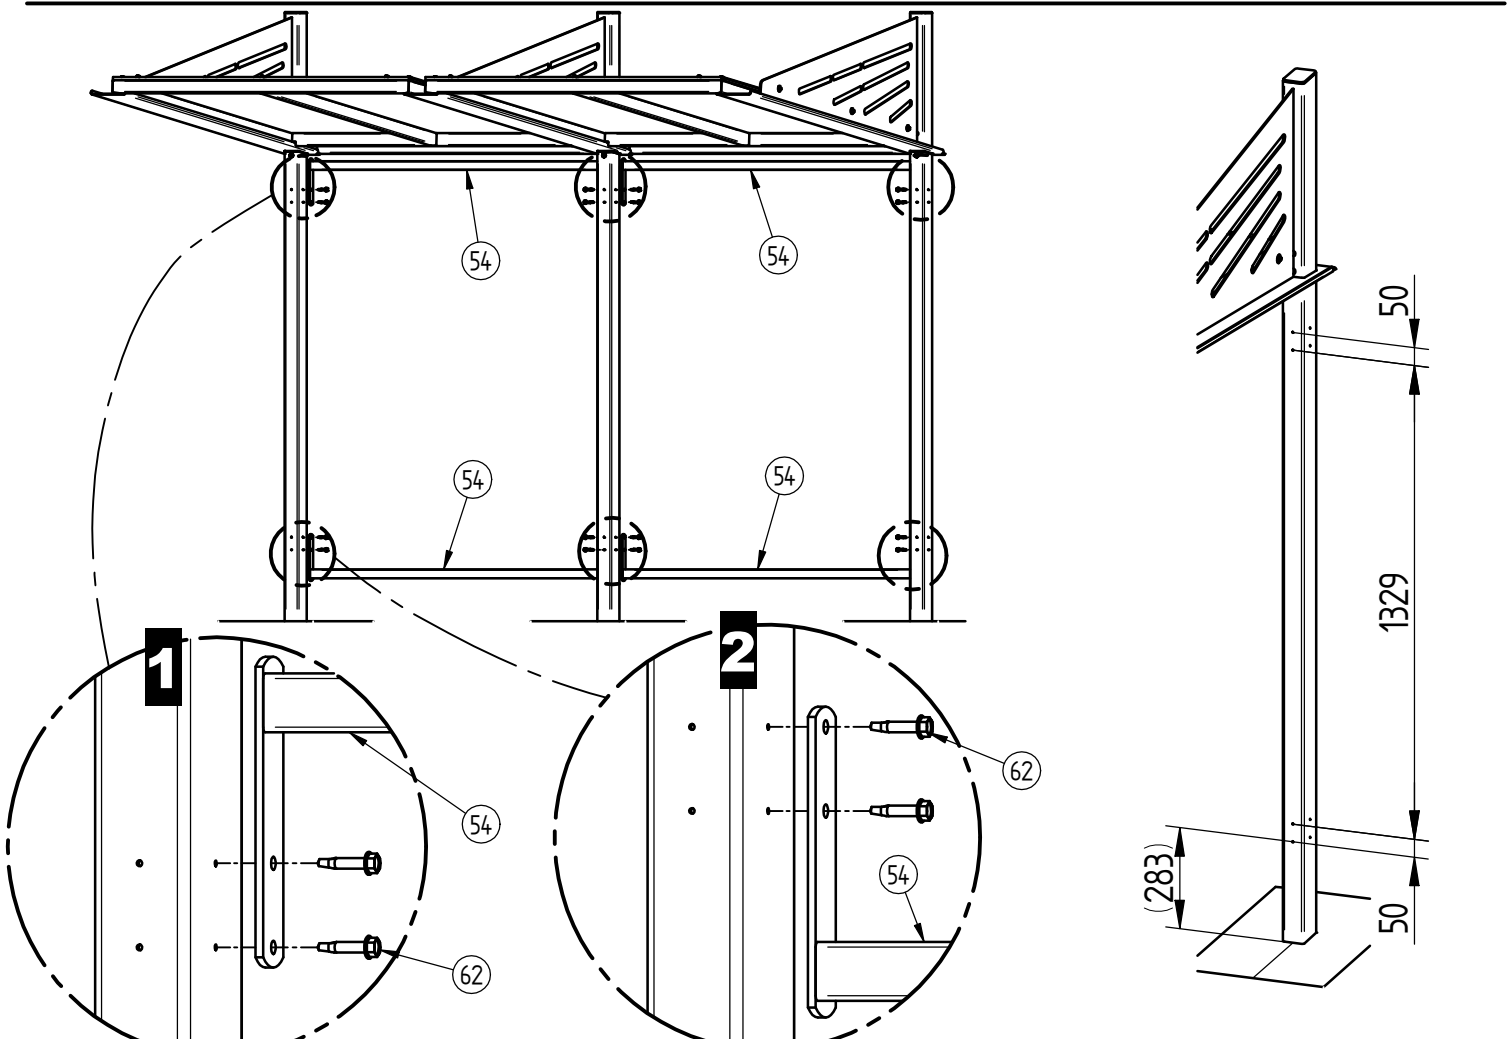

Réf.529615				
X	N°	Références	Qté	Description
	62	ACC22057	16	Vis auto-perceuse H 6.3x31 à Embase A2 BICOMP
	61	ACC05010	16	Ecrou M6 A2
	60	ACC18084	16	Rondelle Plate M6 A2-70
	59	ACC22073	8	Vis H M6x75 Inox A2-70
	54	SF1529615-A	4	TRaverse DE BARDAGE DE FOND
	52	SF1529615-B	2	PANNEAU DE BARDAGE DE FOND ALVEOLAIRE

Réf. 529617				
X	N°	Références	Qté	Description
	62	ACC22057	8	Vis auto-perceuse H 6.3x31 à Embase A2 BICOMP
	61	ACC05010	8	Ecrou M6 A2
	60	ACC18084	8	Rondelle Plate M6 A2-70
	59	ACC22073	4	Vis H M6x75 Inox A2-70
	54	SF1529615-A	2	TRaverse DE BARDAGE DE FOND
	52	SF1529615-B	1	PANNEAU DE BARDAGE DE FOND ALVEOLAIRE