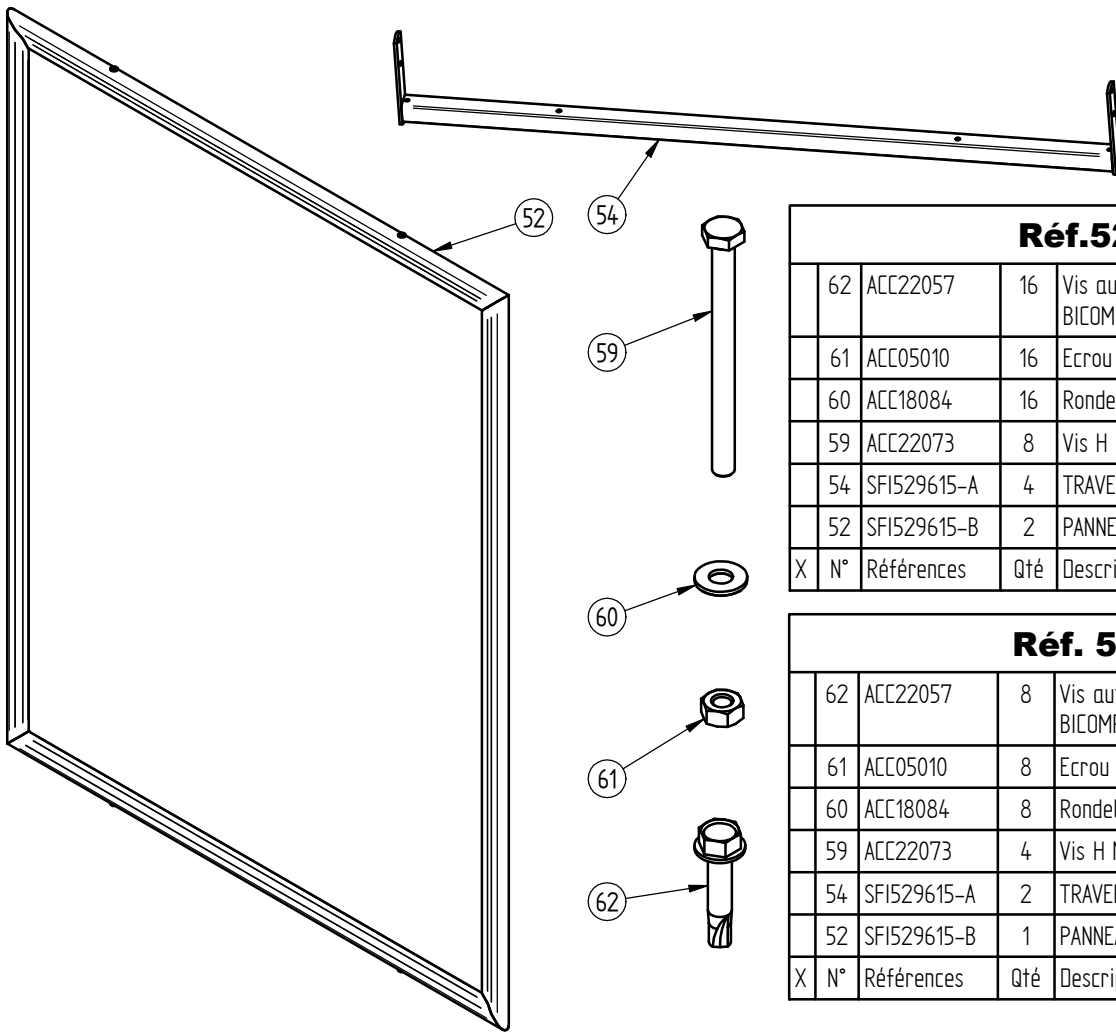

**TECHNICAL SPECIFICATIONS**

Dimensions: 2700 mm wide x 2097 mm high x 2323 mm deep.  
Structure: Steel tubes 100 x 60 mm.  
Roof: 50 x 30 mm steel tube crossbars, anti-UV-treated 10 mm cellular polycarbonate panels.  
Finish: Galvanised and painted finish in our standard RAL colours.  
Extension: Extension module, 1300 mm wide.  
Installation: Concreted directly into ground.

**1**

529610

529611

Réf.529615				
X	N°	Références	Qté	Description
	62	ACC22057	16	Vis auto-perceuse H 6.3x31 à Embase A2 BICOMP
	61	ACC05010	16	Ecrou M6 A2
	60	ACC18084	16	Rondelle Plate M6 A2-70
	59	ACC22073	8	Vis H M6x75 Inox A2-70
	54	SF1529615-A	4	TRaverse DE BARDAGE DE FOND
	52	SF1529615-B	2	PANNEAU DE BARDAGE DE FOND ALVEOLAIRE