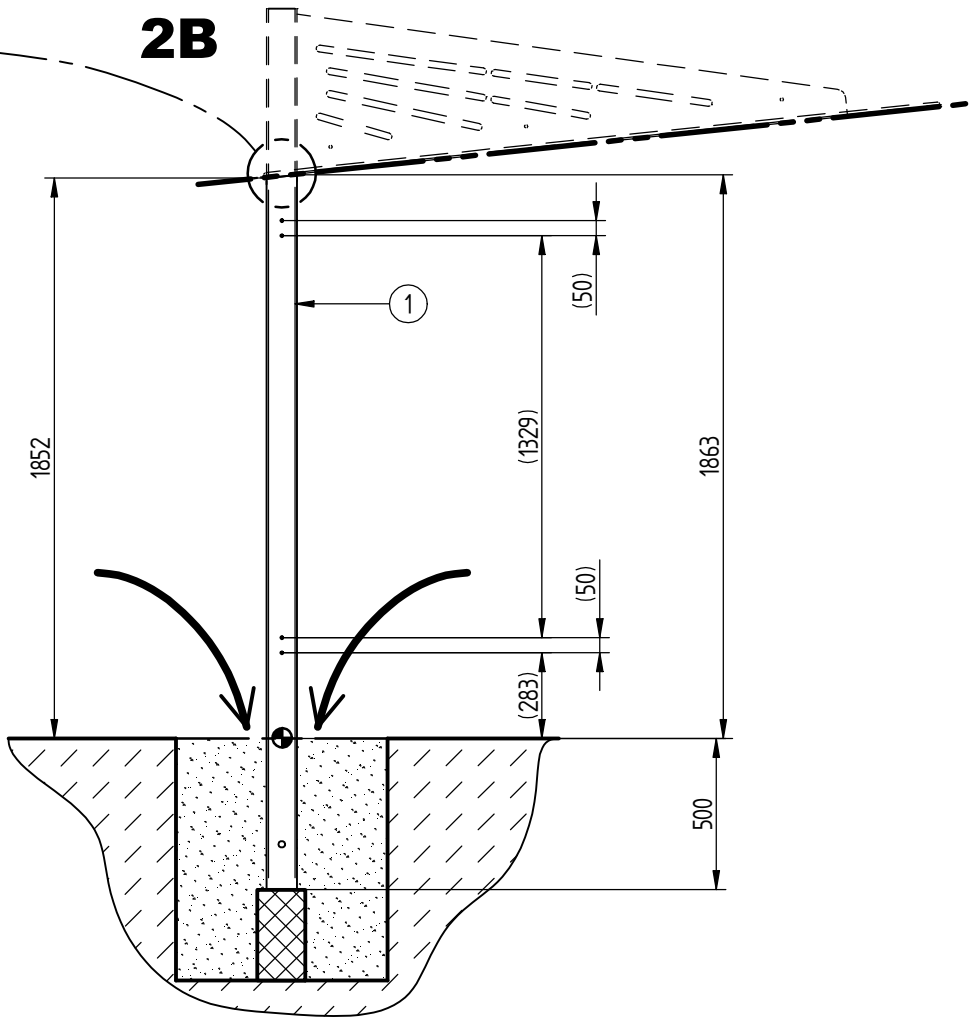

**TECHNICAL SPECIFICATIONS**

Dimensions: 2700 mm wide x 2097 mm high x 2323 mm deep.  
Structure: Steel tubes 100 x 60 mm.  
Roof: 50 x 30 mm steel tube crossbars, anti-UV-treated 10 mm cellular polycarbonate panels.  
Finish: Galvanised and painted finish in our standard RAL colours.  
Extension: Extension module, 1300 mm wide.  
Installation: Concreted directly into ground.

**1**

**2**

**2B**

**2B**

**2A**

**3**

**4**

**5**

**6**

**7**