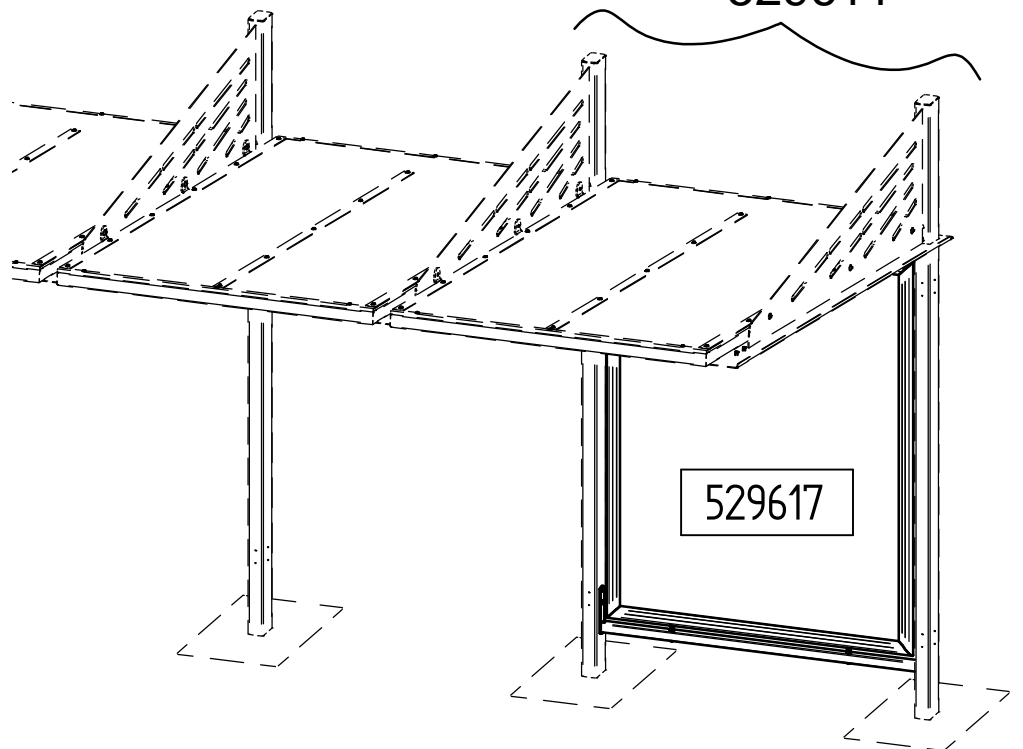

**TECHNICAL SPECIFICATIONS**

Dimensions: 2700 mm wide x 2097 mm high x 2323 mm deep.  
Structure: Steel tubes 100 x 60 mm.  
Roof: 50 x 30 mm steel tube crossbars, anti-UV-treated 10 mm cellular polycarbonate panels.  
Finish: Galvanised and painted finish in our standard RAL colours.  
Extension: Extension module, 1300 mm wide.  
Installation: Concreted directly into ground.

**1**

529610

529611

Réf.529615				
X	N°	Références	Qté	Description
	62	ACC22057	16	Vis auto-perceuse H 6.3x31 à Embase A2 BICOMP
	61	ACC05010	16	Ecrou M6 A2
	60	ACC18084	16	Rondelle Plate M6 A2-70
	59	ACC22073	8	Vis H M6x75 Inox A2-70
	54	SF1529615-A	4	TRaverse DE BARDAGE DE FOND
	52	SF1529615-B	2	PANNEAU DE BARDAGE DE FOND ALVEOLAIRE