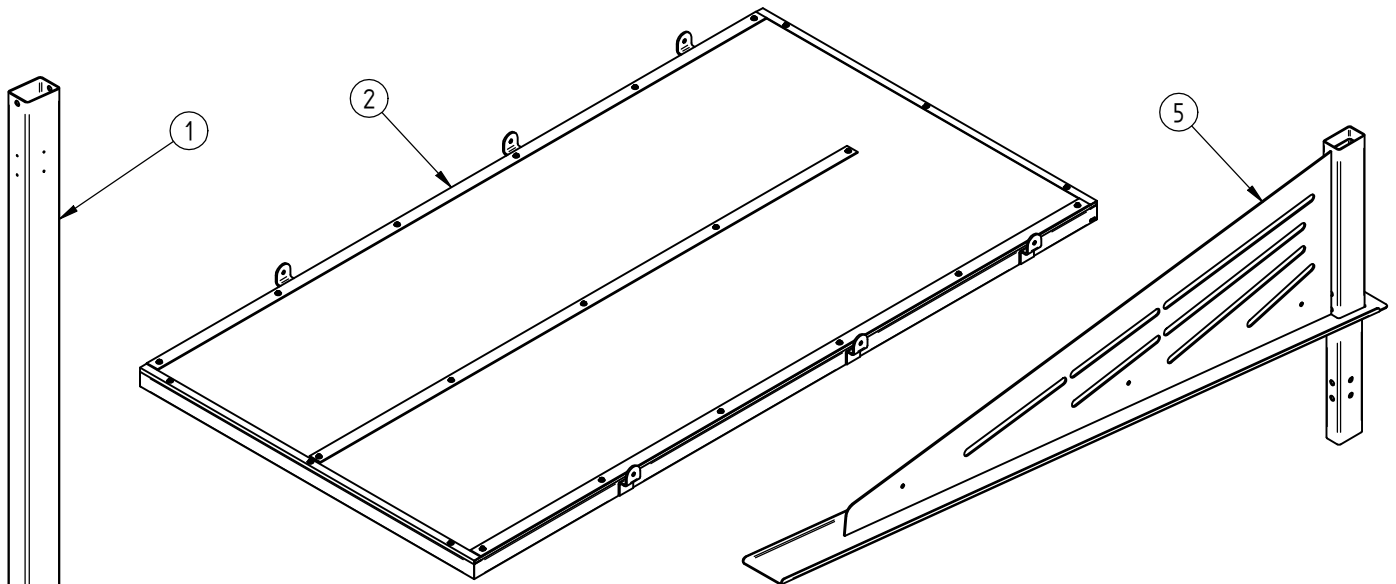

24	SF1529610-C	4	ECARTEUR DE FOND Lg.1261
	19	SF122079	8	Vis auto-perceuse H 4.8x32 à Embase A2 BICOMP
	13	ACC05061	3	Embout plastique 100x60x4 NOIR
	12	ACC22077	9	Vis BHc M8-25 A2-70
	11	ACC18118	18	Rondelle plate L8 A2
	10	SF122202	6	Vis BLHC M8x20 A2-70 BRUNIE
	9	ACC04981	9	Ecrou M8 frein bague nylon A2
	5	SF1529610-A	3	TETE DE POTEAU D'ABRI CYCLE CONVIVIALE
	2		2	CADRE DE TOITURE ABRI CYCLE CONVIVIALE
	1	SF1529610-01	3	POTEAU D'ABRI CYCLE CONVIVIALE
X	N°	Références	Qté	Description

1