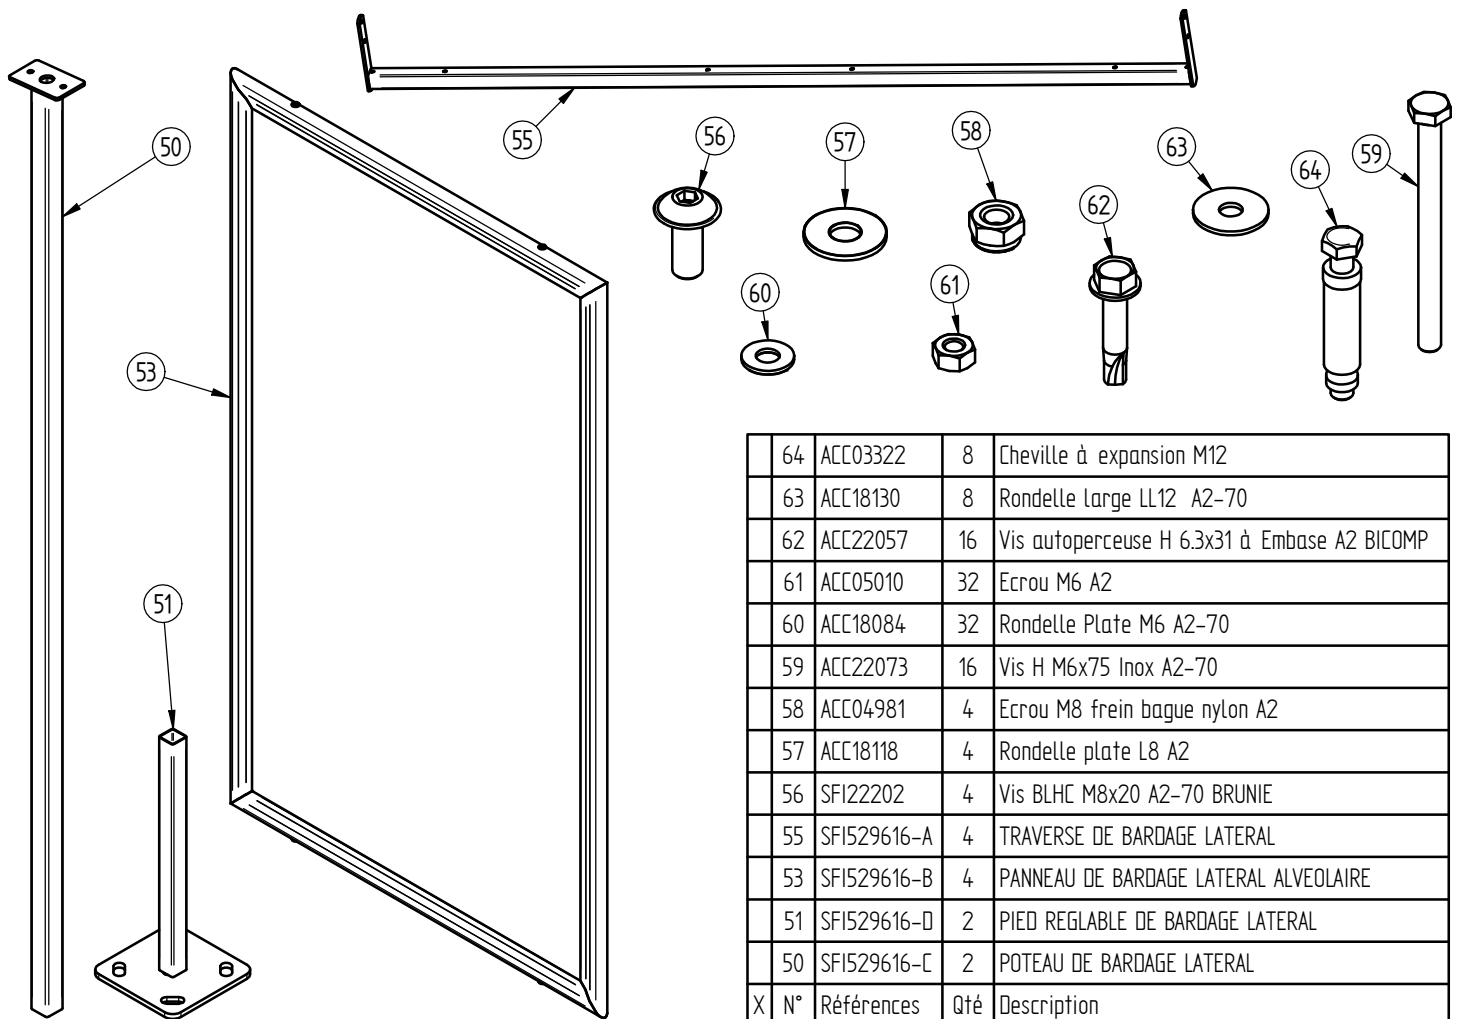

**TECHNICAL SPECIFICATIONS**

Dimensions: 2700 mm wide x 2097 mm high x 2323 mm deep.  
Structure: Steel tubes 100 x 60 mm.  
Roof: 50 x 30 mm steel tube crossbars, anti-UV-treated 10 mm cellular polycarbonate panels.  
Finish: Galvanised and painted finish in our standard RAL colours.  
Extension: Extension module, 1300 mm wide.  
Installation: Concreted directly into ground.

				
Procity Grey	RAL 9010	RAL 5010	RAL 3020	RAL 9005
				
RAL 7044	RAL 3004	RAL 6005	RAL 8017	Corten effect

64	ACC03322	8	Cheville à expansion M12
63	ACC18130	8	Rondelle Large LL12 A2-70
62	ACC22057	16	Vis autoperceuse H 6.3x31 à Embase A2 BICOMP
61	ACC05010	32	Ecrou M6 A2
60	ACC18084	32	Rondelle Plate M6 A2-70
59	ACC22073	16	Vis H M6x75 Inox A2-70
58	ACC04981	4	Ecrou M8 frein bague nylon A2
57	ACC18118	4	Rondelle plate L8 A2
56	SFI22202	4	Vis BLHC M8x20 A2-70 BRUNIE
55	SFI529616-A	4	TRaverse DE BARDAGE LATERAL
53	SFI529616-B	4	PANNEAU DE BARDAGE LATERAL ALVEOLAIRE
51	SFI529616-D	2	PIED REGLABLE DE BARDAGE LATERAL
50	SFI529616-C	2	POTEAU DE BARDAGE LATERAL
X	N° Références	Qté	Description