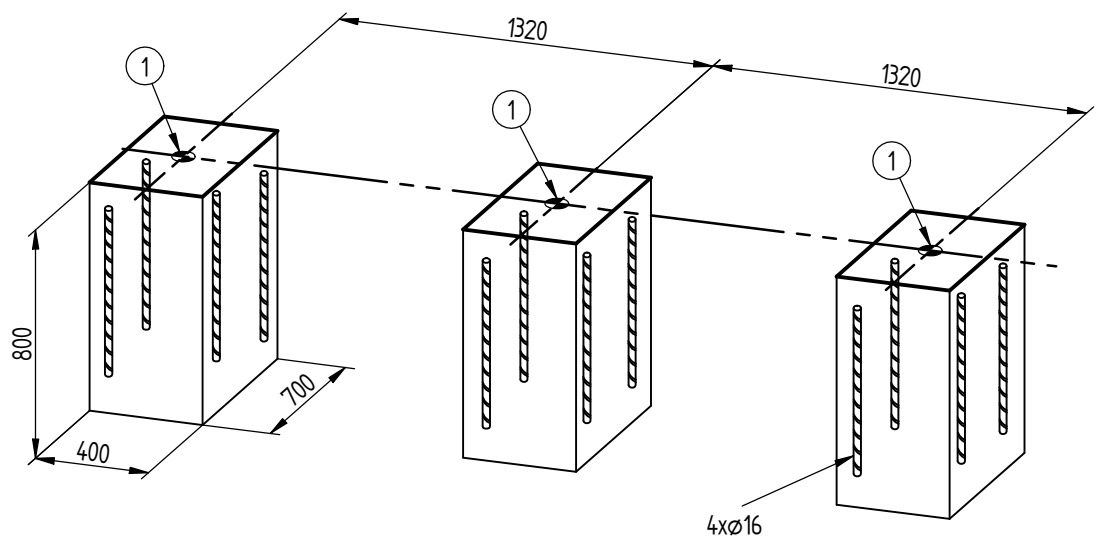

24	SF1529610-C	4	ECARTEUR DE FOND Lg.1261
	19	SF122079	8	Vis auto-perceuse H 4.8x32 à Embase A2 BICOMP
	13	ACC05061	3	Embout plastique 100x60x4 NOIR
	12	ACC22077	9	Vis BHc M8-25 A2-70
	11	ACC18118	18	Rondelle plate L8 A2
	10	SF122202	6	Vis BLHC M8x20 A2-70 BRUNIE
	9	ACC04981	9	Ecrou M8 frein bague nylon A2
	5	SF1529610-A	3	TETE DE POTEAU D'ABRI CYCLE CONVIVIALE
	2		2	CADRE DE TOITURE ABRI CYCLE CONVIVIALE
	1	SF1529610-01	3	POTEAU D'ABRI CYCLE CONVIVIALE
X	N°	Références	Qté	Description

1