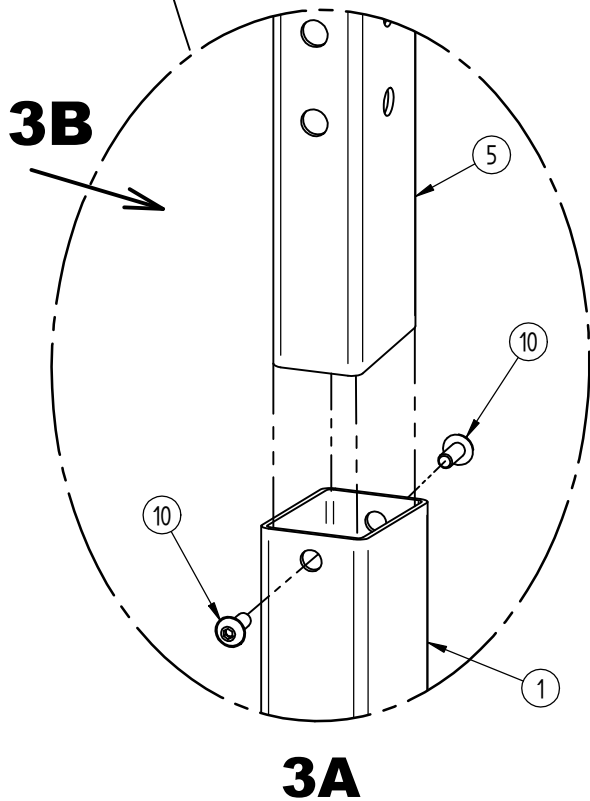

**TECHNICAL SPECIFICATIONS**

Dimensions: 2700 mm wide x 2097 mm high x 2323 mm deep.  
Structure: Steel tubes 100 x 60 mm.  
Roof: 50 x 30 mm steel tube crossbars, anti-UV-treated 10 mm cellular polycarbonate panels.  
Finish: Galvanised and painted finish in our standard RAL colours.  
Extension: Extension module, 1300 mm wide.  
Installation: Concreted directly into ground.

	24	SF1529610-C	4	ECARTEUR DE FOND Lg.1261
	19	SF122079	8	Vis auto-perceuse H 4.8x32 à Embase A2 BICOMP
	13	ACC05061	3	Embout plastique 100x60x4 NOIR
	12	ACC22077	9	Vis BHc M8-25 A2-70
	11	ACC18118	18	Rondelle plate L8 A2
	10	SF122202	6	Vis BLHC M8x20 A2-70 BRUNIE
	9	ACC04981	9	Ecrou M8 frein bague nylon A2
	5	SF1529610-A	3	TETE DE POTEAU D'ABRI CYCLE CONVIVIALE
	2		2	CADRE DE TOITURE ABRI CYCLE CONVIVIALE
	1	SF1529610-01	3	POTEAU D'ABRI CYCLE CONVIVIALE
X	N°	Références	Qté	Description

**1**

**2**

**2B**

**2B**

**2A**

**3**

**4**

**5**