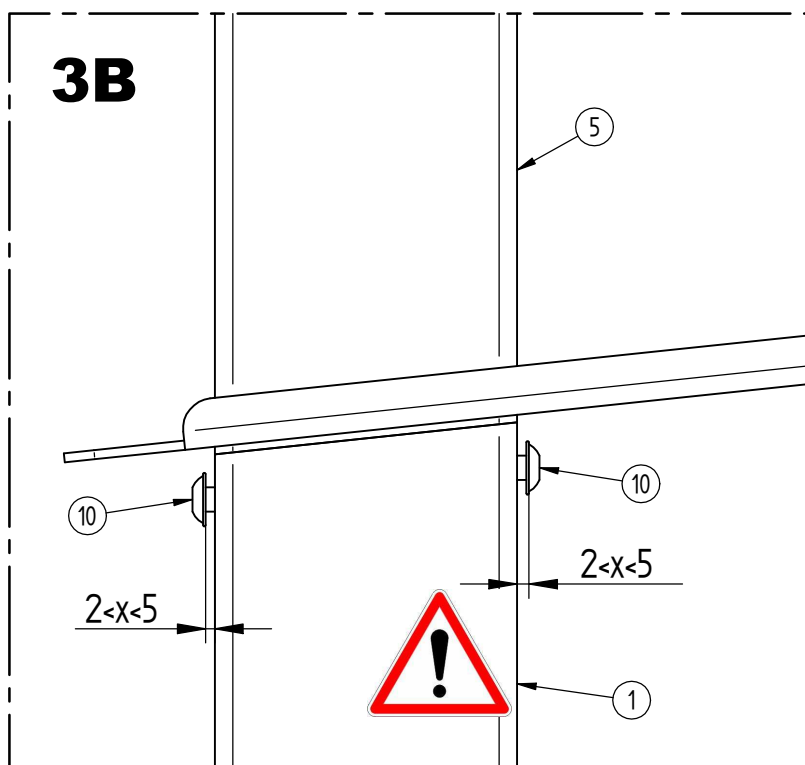

**TECHNICAL SPECIFICATIONS**

Dimensions: 2700 mm wide x 2097 mm high x 2323 mm deep.  
Structure: Steel tubes 100 x 60 mm.  
Roof: 50 x 30 mm steel tube crossbars, anti-UV-treated 10 mm cellular polycarbonate panels.  
Finish: Galvanised and painted finish in our standard RAL colours.  
Extension: Extension module, 1300 mm wide.  
Installation: Concreted directly into ground.

**1**

**2**

**2B**

**2B**

**2A**

**3**

**4**

**5**