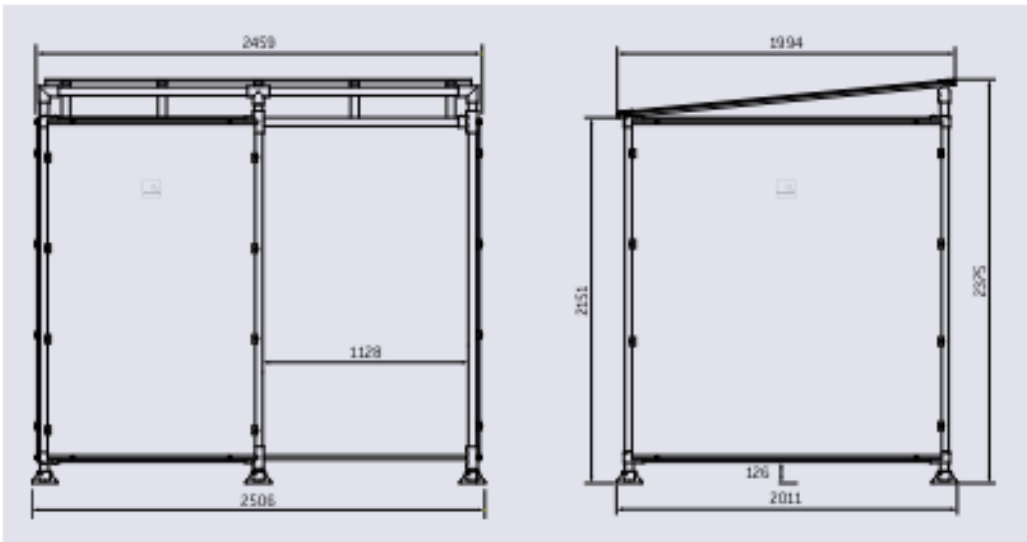

Ireland:
B2 Athy Business Campus
Athy, Co. Kildare R14 PK74
Ph: 01 531 2777
Email: sales@pittman.ie

United Kingdom:
1310 Solihull Parkway, Birmingham Business Park
Birmingham B37 7YB
Ph: 0121 630 3527
sales@pittman.uk