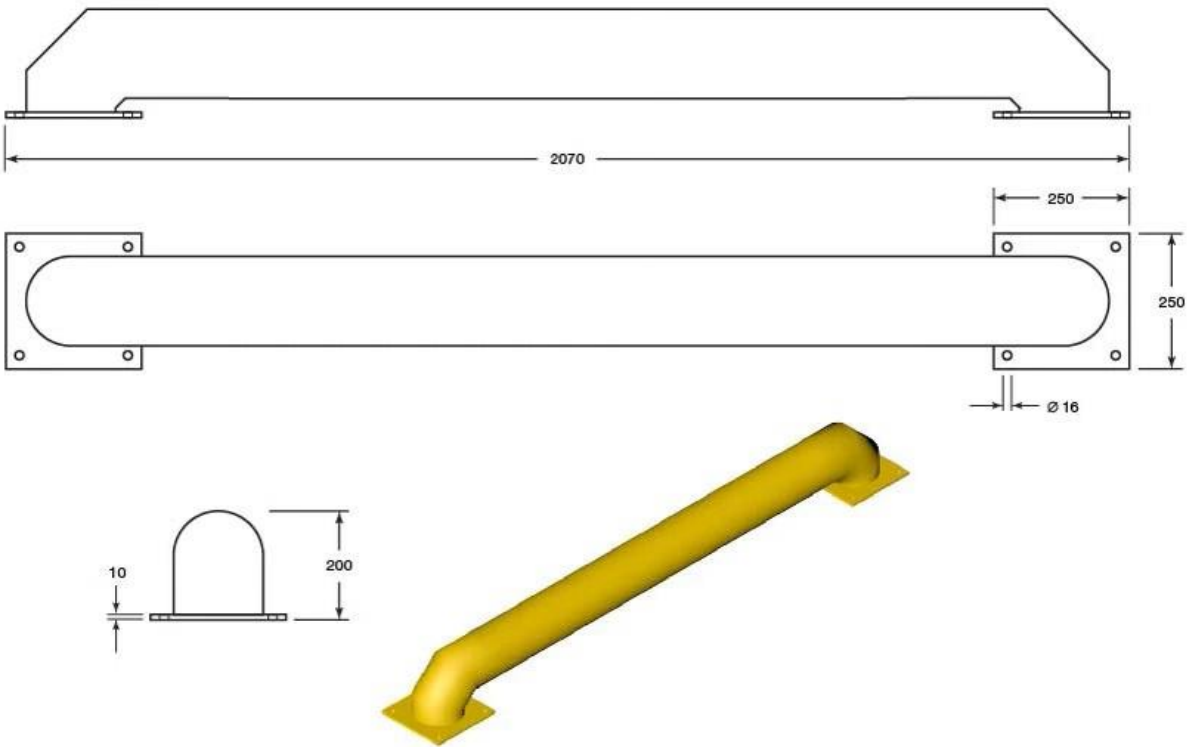

Ireland:
B2 Athy Business Campus
Athy, Co. Kildare R14 PK74
Ph: 01 531 2777
Email: sales@pittman.ie

United Kingdom:
1310 Solihull Parkway, Birmingham Business Park
Birmingham B37 7YB
Ph: 0121 630 3527
sales@pittman.uk