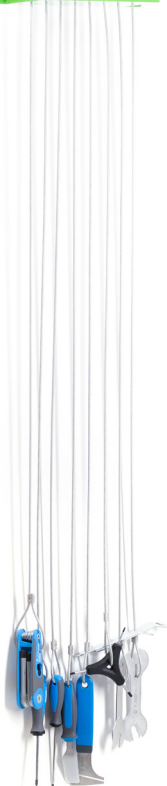

WE CAN
ALWAYS
SAVE
YOUR
RIDE...

MANTIS E-CLASSIC

MANTIS E-Classic bicycle repair stand for public use with E-bike charging module. Equipped with high quality tools and pump.

>

MANTIS CLASSIC

MANTIS Classic bicycle repair stand for public use. Equipped with high quality tools and pump.

MANTIS repair devices are equipped with high quality tools for basic repairs and a bicycle floor pump with gauge.

>

MANTIS PARKAIR

MANTIS ParkAir bicycle parking rack with integrated MANTIS stainless steel pump.

MANTIS products can be painted in custom colours of your choice, with your brand name on desired spot. Specification of the tools is adjusted to your needs or the needs of **MANTIS** products users. The dimensions of the stand can also be adjusted to your wishes. We offer three different pump options - Standard indoor pump, Standard outdoor pump and special **MANTIS** Stainless steel pump.

MANTIS TOOLER S

MANTIS Tooler S is simple bike repair device with high quality tools for bicycle service, designed for wall mounting.

MANTIS TOOLER L

MANTIS Tooler L is bike repair device for use in public places, bicycle storage and home garage equipped with high quality tools, designed for wall mounting.