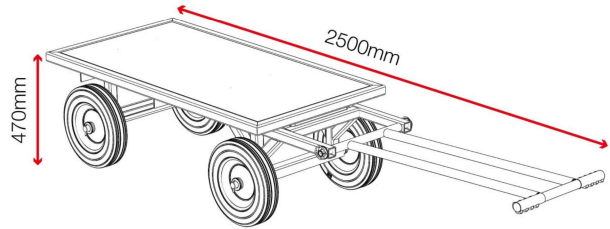

Dimensions

Related products - Contact Armorgard to find out more