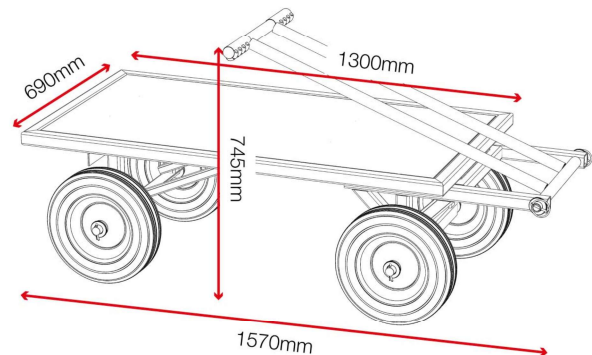

Product features

Puncture-proof
tyres

Working load limit
1000kg

No detachable
parts

Built in handles

Suitable for site

Product specifications

Weight	93kg
Colour	Jet black: RAL 9005, natural timber
Finished coating	Powder coated
Material & thickness	40mm box section steel
How are castors fitted?	2x lynchpins
Assembly required?	Yes

Dimensions

Related products - Contact Armorgard to find out more

FlexiKart FK2

LoadAll LA750

LoadAll LA750-PRO

LoadAll LA1000