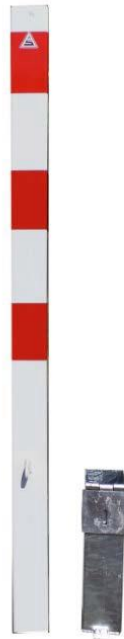

Product Specification Sheet

Product name – Autobahn RX70 Removable Bollard

Product code

P-752345

Manufacturer / Brand	Pittman
Warranty	1 Year manufacturer's warranty
Material	Hot-dip galvanised Steel
Components	Single piece cycle stand
Dimensions	1200(H) x 70(W) x 70(D)
Features	<p>900mm above ground</p> <p>Ground socket included with every bollard</p> <p>Ground socket - 80(W) x 80(D) x 300(H) mm</p> <p>Requires padlock - be sure to order separately</p> <p>Hot-dip galvanised - excellent protection against rusting</p> <p>High visible reflective strips - easily seen</p> <p>Flip cover - reduces risk of trips and falls</p>