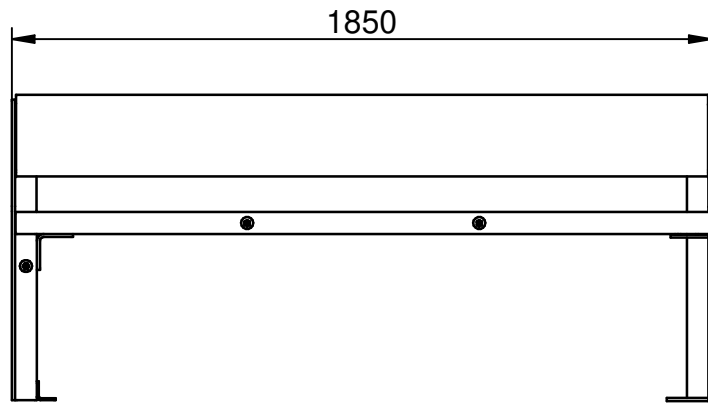

BENITO -Urban

Gavarres
UM311R

pittman | traffic & safety
equipment
✉ sales@pittmantraffic.com
☎ (01) 531 2111

BENITO -Urban

Gavarres
UM311RD

pittman traffic & safety
equipment
✉ sales@pittmantraffic.com
☎ (01) 531 2111