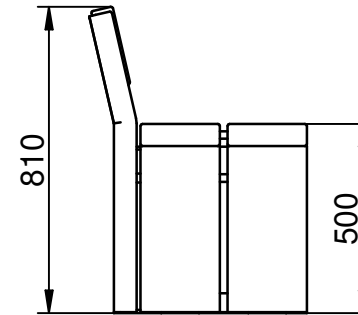

BENITO -Urban

Gavarres
UM311R

pittman | traffic & safety
equipment
✉ sales@pittmantraffic.com
☎ (01) 531 2111

BENITO -Urban

Gavarres
UM311RD

pittman traffic & safety
equipment
✉ sales@pittmantraffic.com
☎ (01) 531 2111