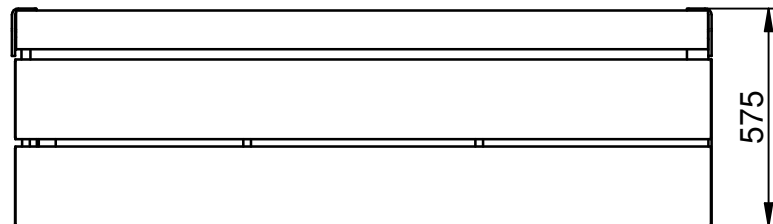

BENITO -Urban

Gavarres
UM311R

pittman | traffic & safety
equipment
✉ sales@pittmantraffic.com
☎ (01) 531 2111

BENITO -Urban

Gavarres
UM311RD

pittman traffic & safety
equipment
✉ sales@pittmantraffic.com
☎ (01) 531 2111