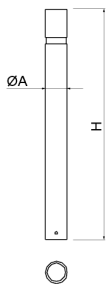

The Hospitalet bollard is a classic in our Street Furniture range.

Ref.	Ø A	B	H	H1
H214	95	-	1000	-
H214M/1	95	1005	135	-
H214P	95	810	-	-
H214PS	95	76	980	185
H214E/1	95	120	970	170
H214PMR	95	-	1400	-

Recommended anchoring: embedded base and threaded rods with concrete.