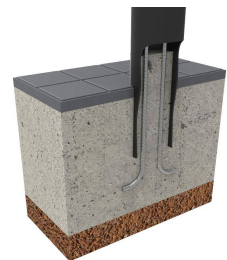

The Hospitalet bollard is a classic in our Street Furniture range.

Ref.	Ø A	B	H	H1
H214	95	-	1000	-
H214M/1	95	1005	135	-
H214P	95	810	-	-
H214PS	95	76	980	185
H214E/1	95	120	970	170
H214PMR	95	-	1400	-

Its design is simple and functional and stands out thanks to the stainless steel ring which adds a distinctive touch to this sober bollard made of iron and finished in wrought iron black.

Bollard made of iron treated with Ferrus, a protective process that guarantees high resistance to corrosion. This treatment consists of three layers applied after shot cleaning all impurities: zinc plated, epoxy primer coating and wrought iron black polyester powder coating.

Recommended anchoring: embedded base and threaded rods with concrete.

## OPCIONAL

Available in:

H214 | H214-2 | H214-4 | H214PMR

Available with:

White color top part. According to PMR directives.