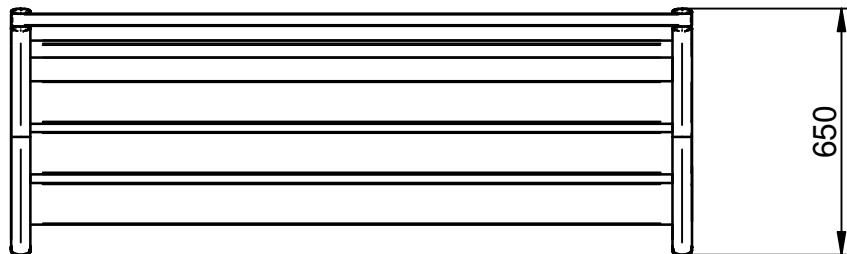

BENITO -Urban

Citizen
UM301

pittman | traffic & safety
equipment
✉ sales@pittmantraffic.com
☎ (01) 531 2111