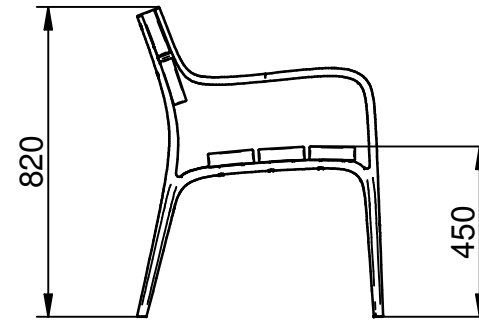

# BENITO -Urban

Citizen  
UM301S

**pittman** | traffic & safety  
equipment  
✉ sales@pittmantraffic.com  
☎ (01) 531 2111