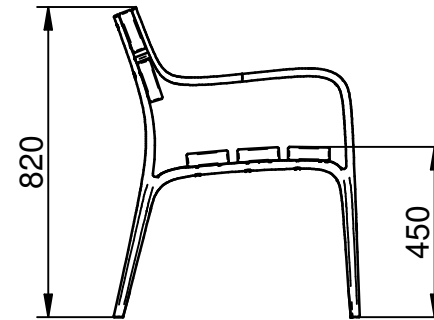

BENITO -Urban

Citizen
UM301

pittman | traffic & safety
equipment
✉ sales@pittmantraffic.com
☎ (01) 531 2111