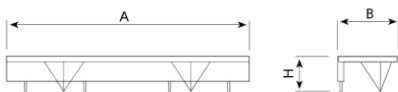

Ela Mad
UM371LM

Ela Mini
UM371L2

Ela Mini Mad
UM371LM2

Ela Mini Plus
UM371LP2

Ela Plus
UM371LP

Bench with seat made of precast reinforced waterproof polished granite white concrete. Matte stainless steel structure. Recommended anchoring: free-standing.

| Ref. | A | B | H | H1 |
|---------|------|-----|-----|-----|
| UM371L | 3000 | 800 | 420 | - |
| UM371LP | 3000 | 800 | 870 | 420 |
| UM371LM | 3000 | 800 | 460 | 420 |