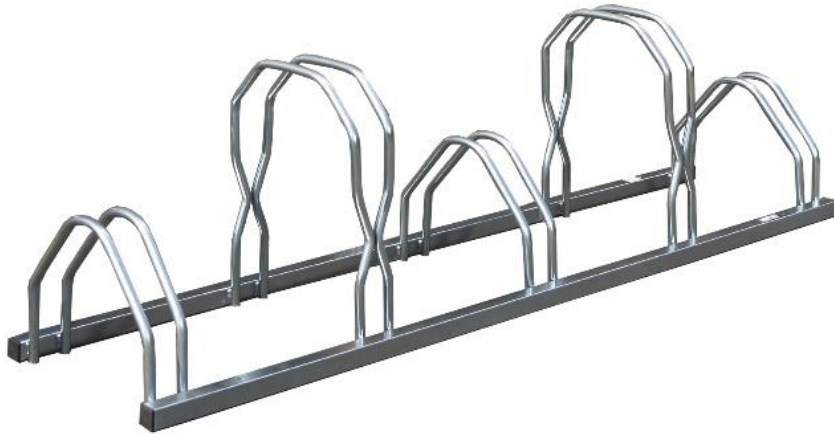

Product Specification Sheet

Product name – [Hi-Lo Compact Bike Rack](#)

Product code 712111

Manufacturer / Brand	Mottez
Warranty	1 Year manufacturer's warranty
Material	Zinc plated steel
Components	One-piece design
Dimensions	1600(L) x 390(W) x 490(H) mm Supporting bars – 30 x 30mm – 2mm thickness Bike Bars – 16 Ø mm – 2mm thickness
Weight	10kg
Features	Modern, attractive design Accommodates tire widths from 35 to 55mm Self-supporting or ground fix (fixings not included) Double-bar design – staggered to prevent handlebars colliding