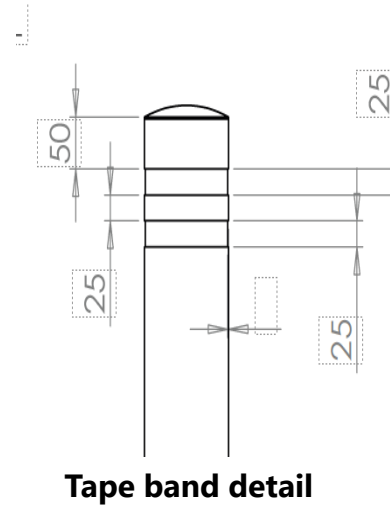

# SPECIFICATION SHEET

**Stainless Steel bollard 114 Dia, 1000mm High, Baseplate fixed, Semi Dome Top, Grade 304 Satin Finish, 2no. 25mm wide recess bands with yellow tape.**

**pittman** | traffic & safety  
equipment