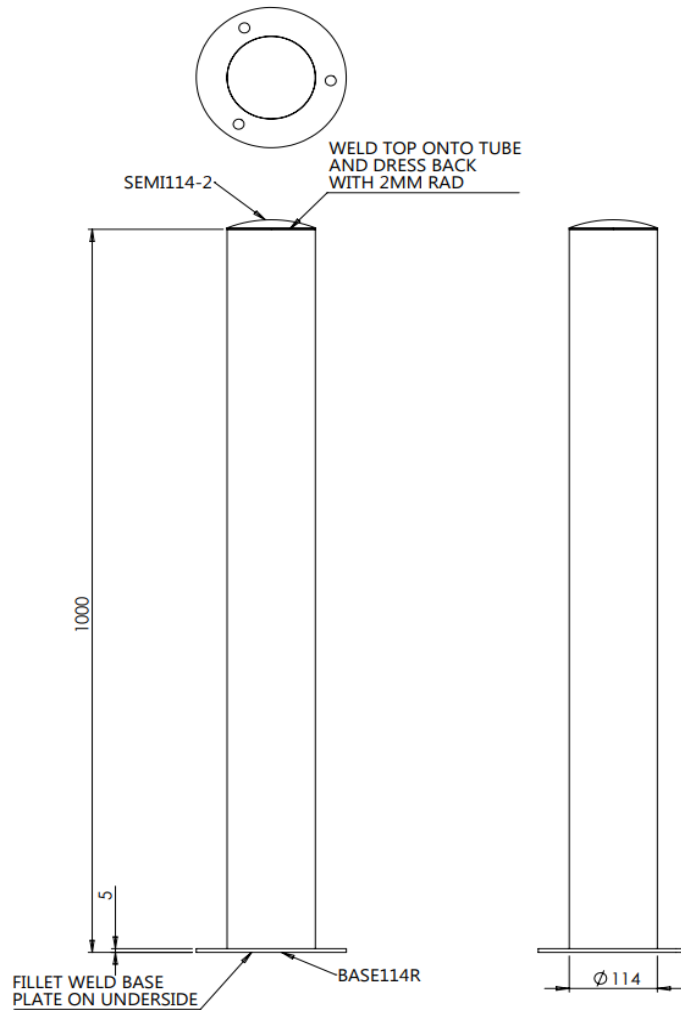

# SPECIFICATION SHEET

**Stainless Steel bollard 114 Dia, 1000mm High, Baseplate fixed, Semi Dome Top, Grade 304 Satin Finish, 2no. 25mm wide recess bands with yellow tape.**

**pittman** | traffic & safety  
equipment