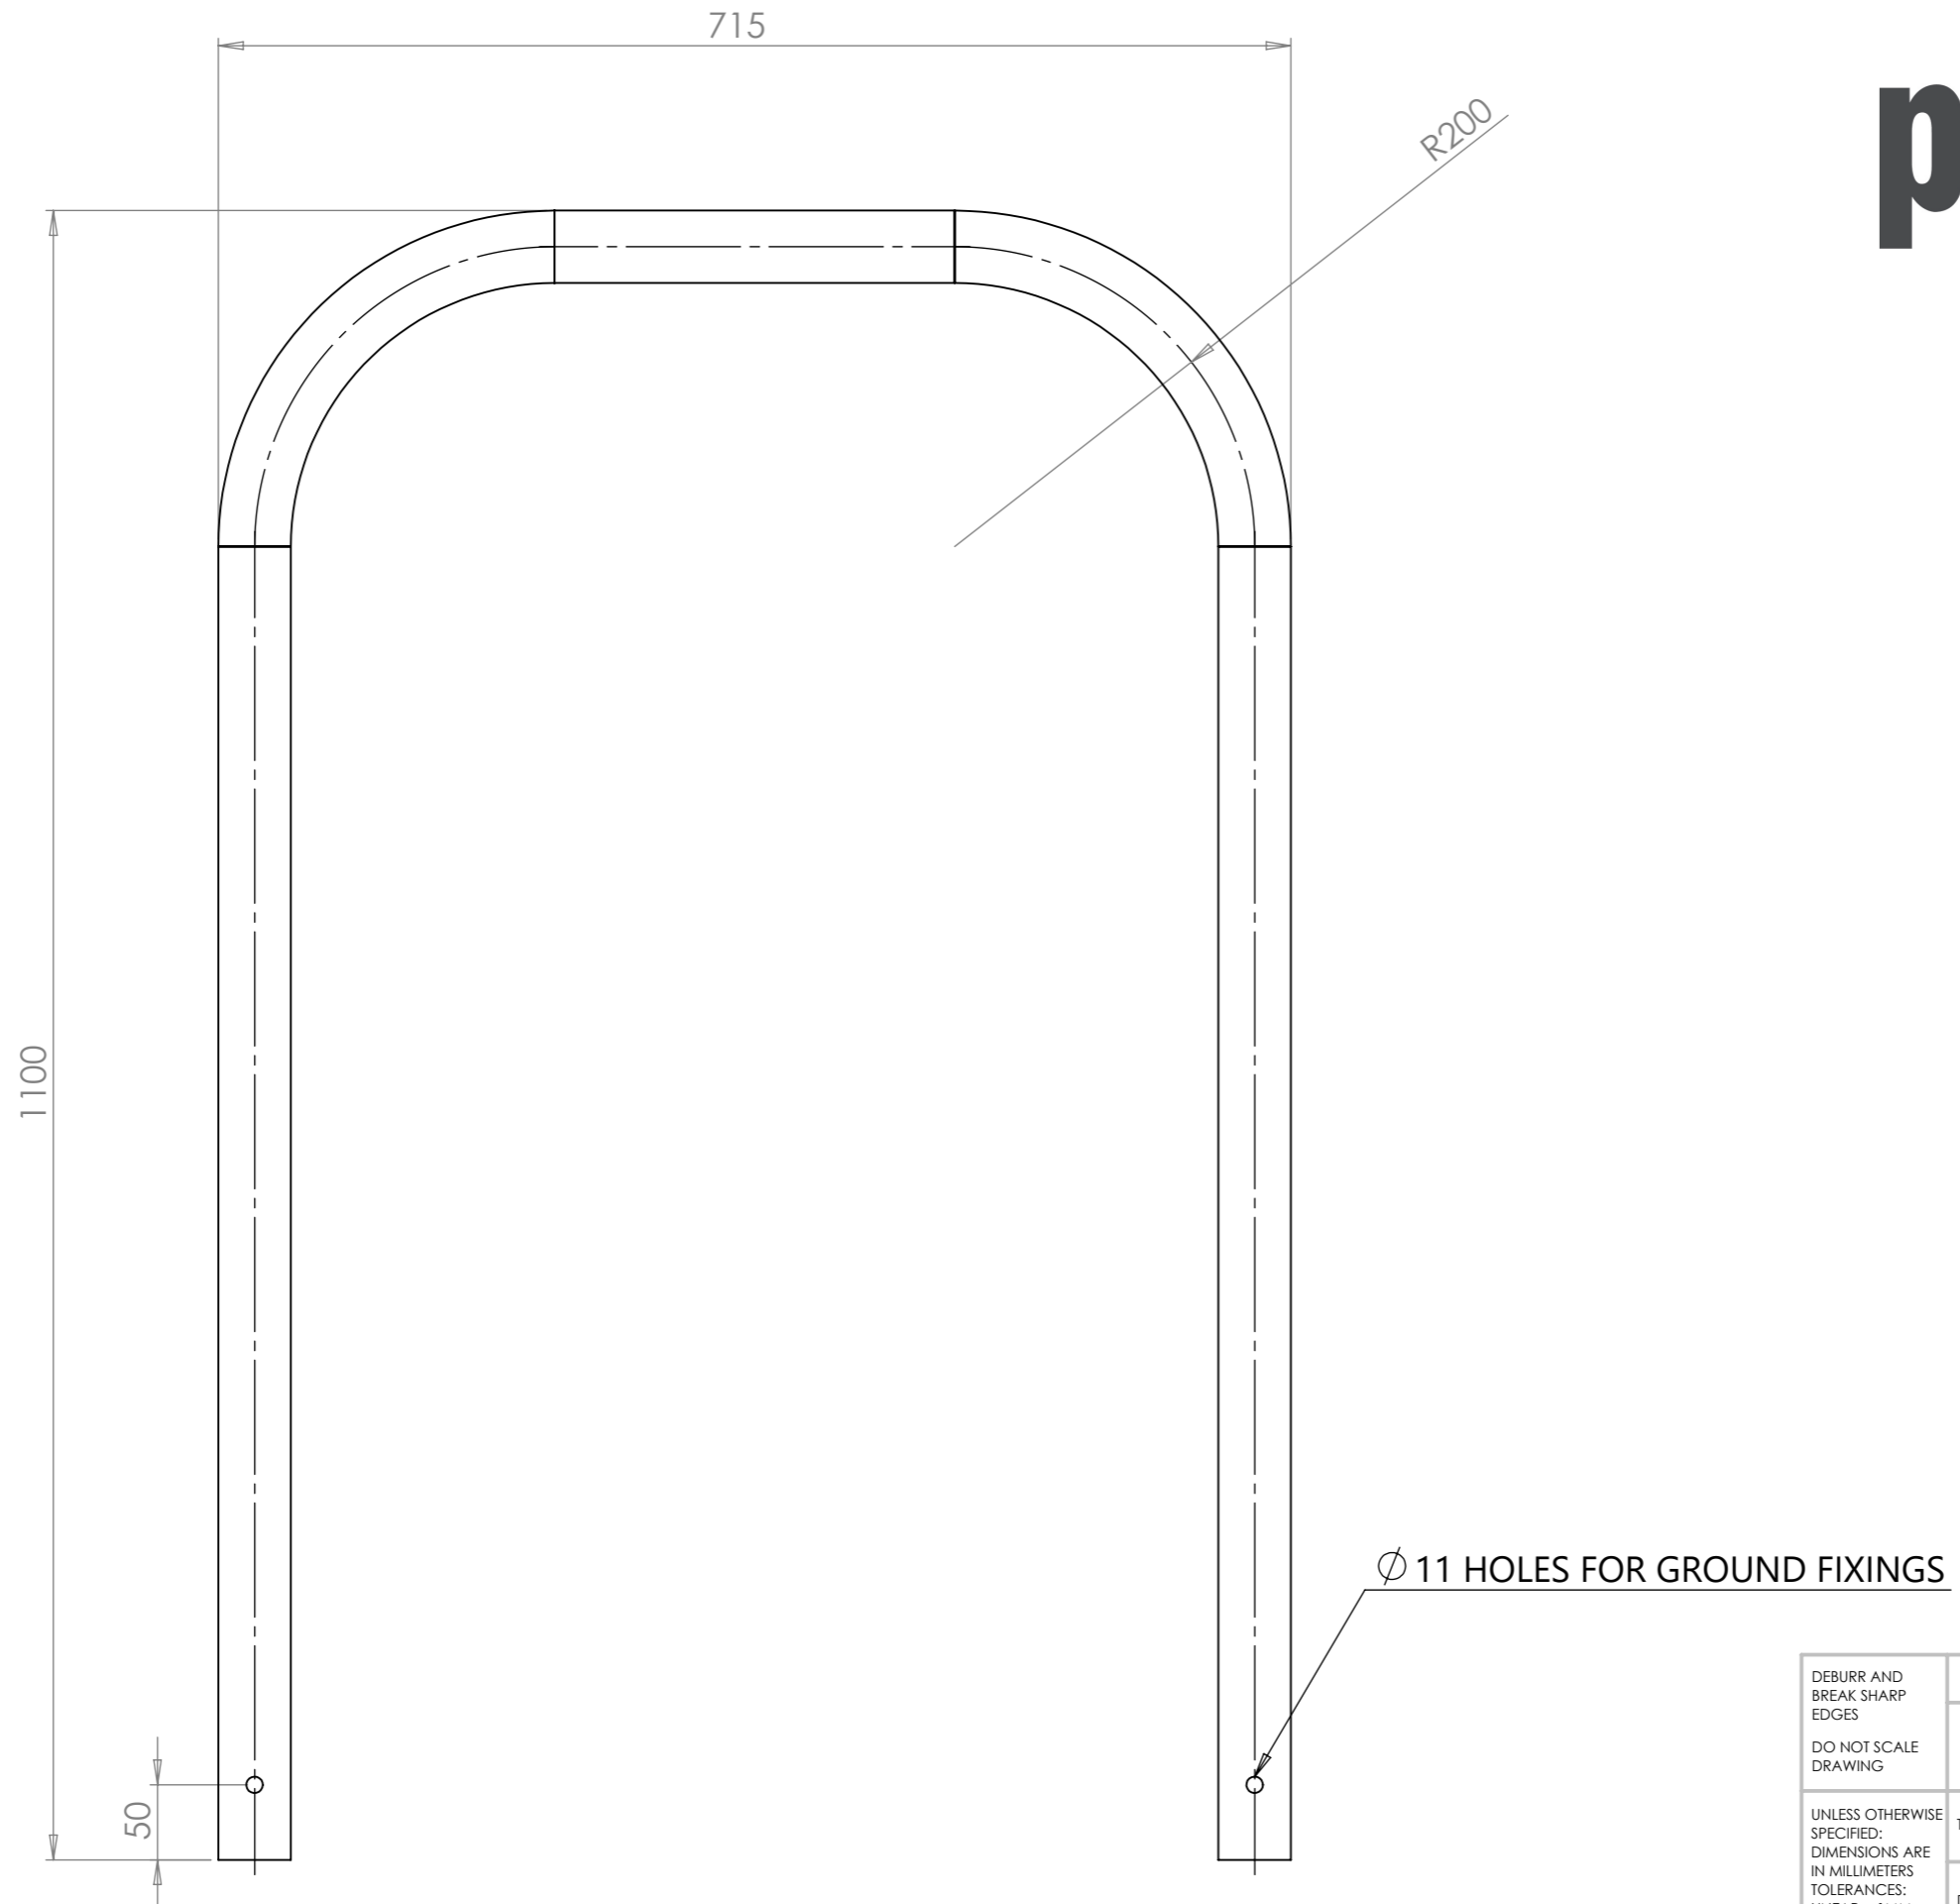

Product Specification Sheet

Product name – **Sheffield Cycle Stand - Stainless Steel 304 - Sub-Surface Mount**

Manufacturer / Brand	Pittman
Warranty	1 year manufacturer's warranty
Material	304-grade stainless steel
Components	Single piece metal stand
Dimensions	1100(Overall H) x 750(W) x 48(Ø)mm
Features	800mm above ground when installed - cast into concrete High quality 304 Stainless Steel Rust and corrosion resistant Concrete fixing - easy to install Excellent brushed satin finish Store up to 2 bikes per unit Fixings not required

DEBURR AND BREAK SHARP EDGES DO NOT SCALE DRAWING	DRAWN: CAB	DATE: 12/10/17	REVISION: A
	pittman [®]		
UNLESS OTHERWISE SPECIFIED: DIMENSIONS ARE IN MILLIMETERS TOLERANCES: LINEAR:±1MM ANGULAR:±1DEG	TITLE: 48MM CYCLE STAND		
	DWG NO. CYST-SHEFF-48-1100-715-F		
	FINISH: SEE JOB SHEET	SCALE: 1:10	A3
	MATERIAL: TUBE 48MM X 2MM		SHEET 1 OF 1

1. P-895840Stainless Steel Sheffield Cycle Stand