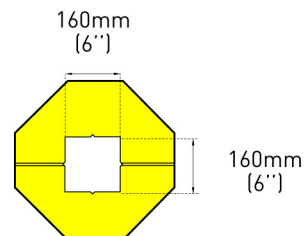

PART NO. CP 100 - 4"

Size: 4" Square (10cm Square)

Fits Square: Up to 4" (10cm)

Fits H: Up to 4" x 4" (10 x 10cm)

Fits Round Column: Up to 4" (10cm) Diameter

Overall Size: 1 mts x 390mm x 435mm (at widest pt.)

PART NO. CP 150 - 6"

Size: 6" Square (15cm Square)

Fits Square: Up to 6" (15cm)

Fits H: Up to 6" x 6" (15 x 15cm)

Fits Round Column: 6" (15cm) Diameter

Overall Size: 1 mts x 390mm x 435mm (at widest pt.)

Specification

Height 1 mtr (39") x 435 mm x 350 mm. Weight 10 kg

Product is made from linear low density polyethylene (LLPE)