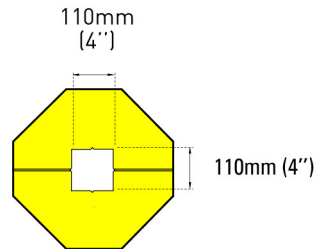

PART NO. CP 100 - 4"

Size: 4" Square (10cm Square)

Fits Square: Up to 4" (10cm)

Fits H: Up to 4" x 4" (10 x 10cm)

Fits Round Column: Up to 4" (10cm) Diameter

Overall Size: 1 mts x 390mm x 435mm (at widest pt.)

PART NO. CP 150 - 6"

Size: 6" Square (15cm Square)

Fits Square: Up to 6" (15cm)

Fits H: Up to 6" x 6" (15 x 15cm)

Fits Round Column: 6" (15cm) Diameter

Overall Size: 1 mts x 390mm x 435mm (at widest pt.)

Specification

Height 1 mtr (39") x 435 mm x 350 mm. Weight 10 kg

Product is made from linear low density polyethylene (LLPE)