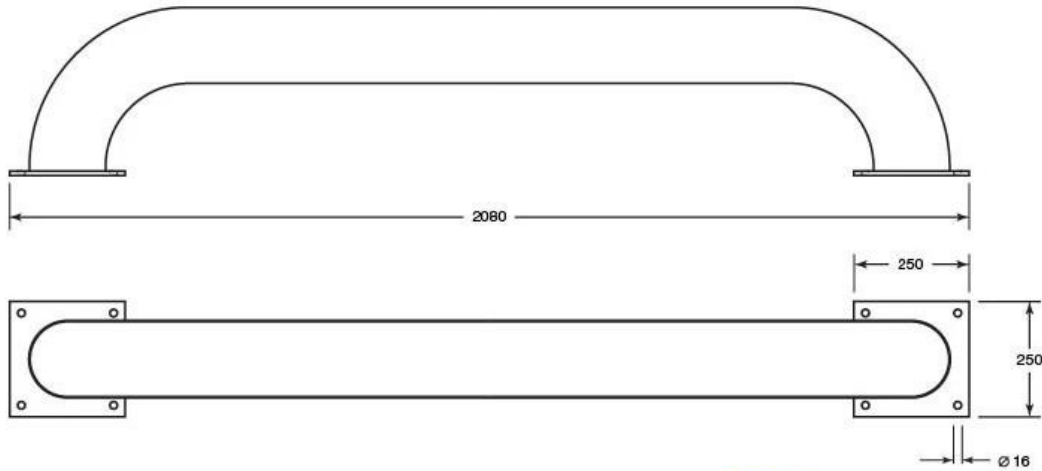

## Product Specification Sheet

Product name: Straight Wheel Guides Pair

Product code

Model

862593

Straight Wheel Guides Pair

Manufacturer / Brand	Polymer Products
Warranty	1 year warranty against manufacturing defaults
Material	Galvanised Steel
Components	Single piece design – comes as pair
Dimensions	2085(L) x 250(W) x 365(H)mm
Weight	90kg per unit
Fixing	Requires 16no. M16 throughbolts

Materials	Steel
Length (mm)	2080
Width (mm)	250
Height (mm)	365
Weight (kg)	45 each