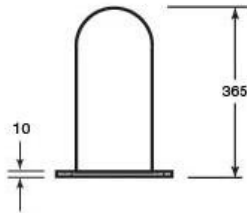

## Product Specification Sheet

Product name: Straight Wheel Guides Pair

Product code

Model

862593

Straight Wheel Guides Pair

Manufacturer / Brand	Polymer Products
Warranty	1 year warranty against manufacturing defaults
Material	Galvanised Steel
Components	Single piece design – comes as pair
Dimensions	2085(L) x 250(W) x 365(H)mm
Weight	90kg per unit
Fixing	Requires 16no. M16 throughbolts

Materials	Steel
Length (mm)	2080
Width (mm)	250
Height (mm)	365
Weight (kg)	45 each