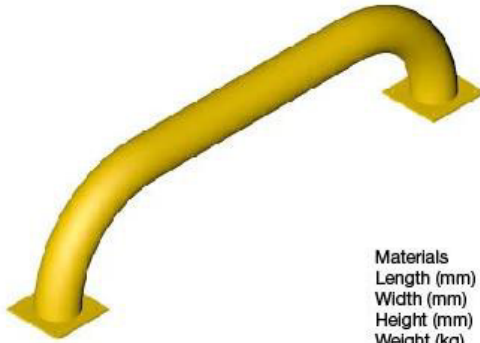

## Product Specification Sheet

Product name: Straight Wheel Guides Pair

Product code

Model

862593

Straight Wheel Guides Pair

Manufacturer / Brand	Polymer Products
Warranty	1 year warranty against manufacturing defaults
Material	Galvanised Steel
Components	Single piece design – comes as pair
Dimensions	2085(L) x 250(W) x 365(H)mm
Weight	90kg per unit
Fixing	Requires 16no. M16 throughbolts

Materials	Steel
Length (mm)	2080
Width (mm)	250
Height (mm)	365
Weight (kg)	45 each