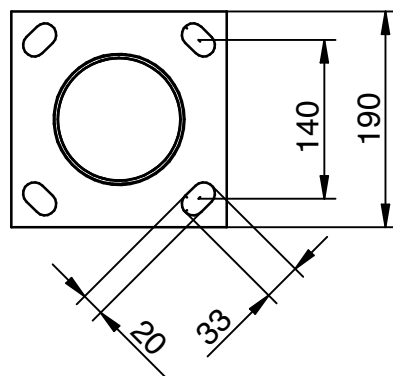

BENITO -Light

Lis
ILBI

pittman | traffic & safety
equipment

✉ sales@pittmantraffic.com

☎ (01) 531 2111

11 kg

V 20/09/2016